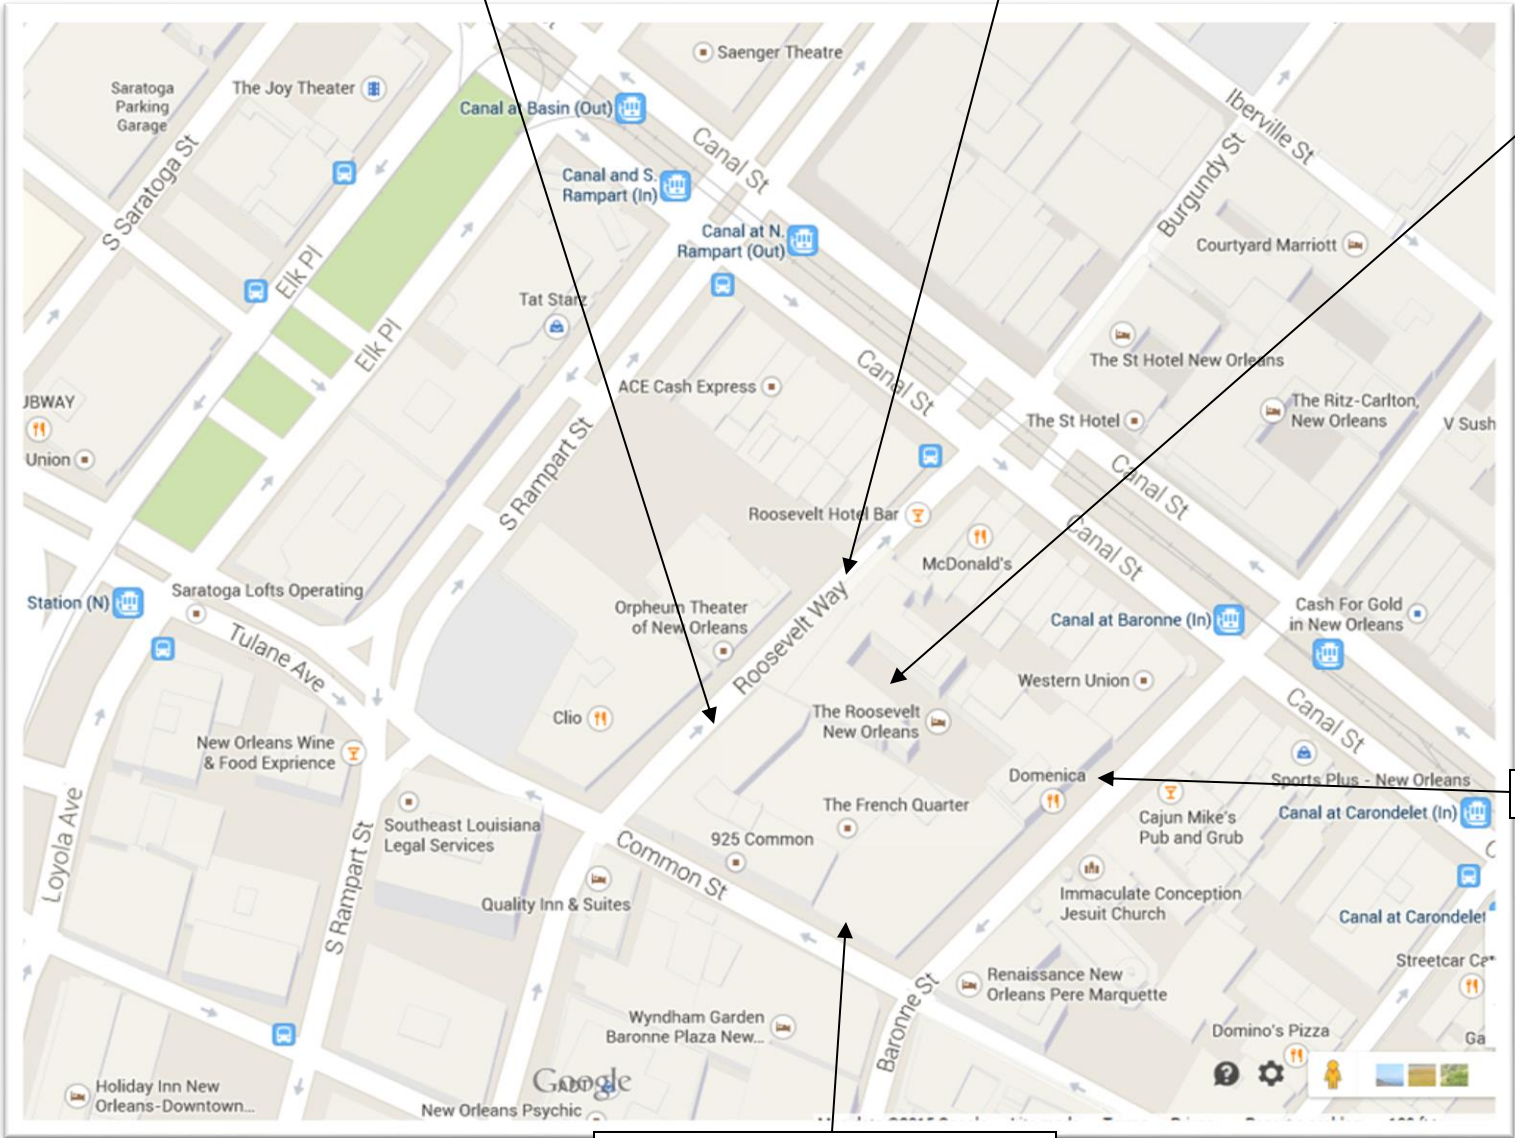

LARGE FREIGHT ELEVATOR

VALET Entrance

ROOSEVELT HOTEL

Bus Entrance

Security / Small Freight Elevator